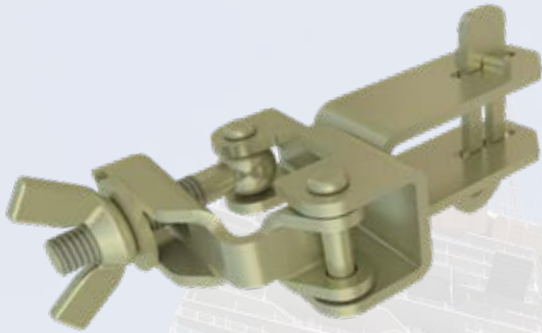

## SPEED FENCE HOOK

Enabling a strong quick-set connection for Speed Fence to the Speed Post and High Post

The Speed Fence Hook is designed to easily install on both the Speed Post and High Post and allow fast and secure install and removal of up to two Speed Fences.

### FAST. SIMPLE. SAFE.

The Speed Fence Hook clamps securely to the Speed Post (or High Post) with a wingnut so no tools are required.

The drop lock system allows for up to two Speed Fences to slide into the Speed Fence Hook and be secured simply by letting the drop lock close behind the top rail. This makes cycling fast, and reinstalls reliable and safe.