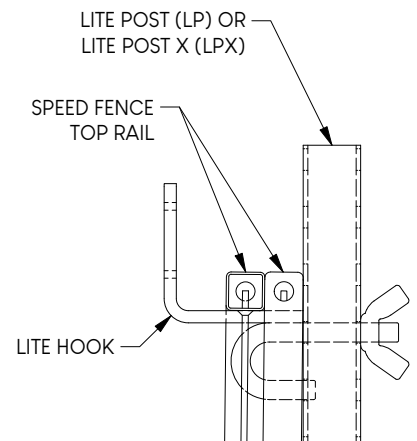

LITE HOOK

LH

Adjustable Guardrail Hook

WIRE ROPE APPLICATION

WOOD RAIL APPLICATION

SPEED FENCE APPLICATION

Compliant with load requirements of all Canadian Provincial Regulations for Construction Projects.

Please inquire regarding compliance in other jurisdictions or for special case scenarios.

Refer to manual for complete installation instructions.

ALL MEASUREMENTS IN mm, U.N.O.

Weight	0.5 kg
--------	--------