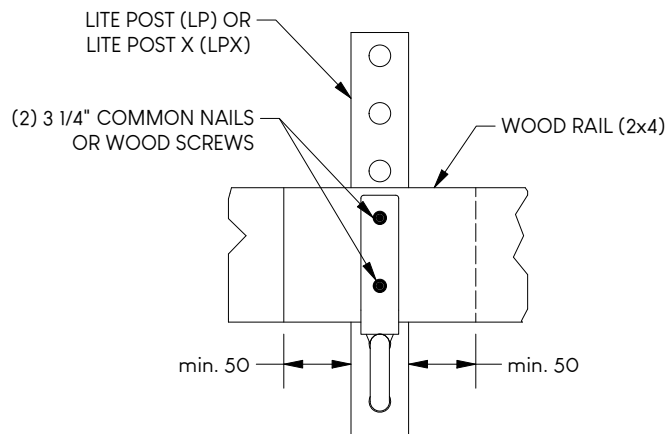

LITE HOOK

LH

Adjustable Guardrail Hook

WIRE ROPE APPLICATION

WOOD RAIL APPLICATION

SPEED FENCE APPLICATION

Compliant with load requirements of all Canadian Provincial Regulations for Construction Projects.

Please inquire regarding compliance in other jurisdictions or for special case scenarios.

Refer to manual for complete installation instructions.

ALL MEASUREMENTS IN mm, U.N.O.

Weight	0.5 kg
--------	--------