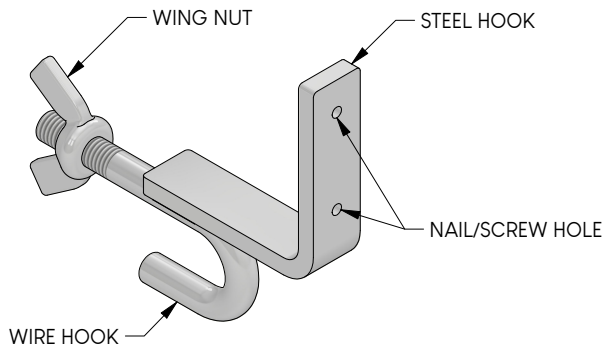

LITE HOOK

LH

Adjustable Guardrail Hook

WIRE ROPE APPLICATION

WOOD RAIL APPLICATION

SPEED FENCE APPLICATION

Compliant with load requirements of all Canadian Provincial Regulations for Construction Projects.

Please inquire regarding compliance in other jurisdictions or for special case scenarios.

Refer to manual for complete installation instructions.

ALL MEASUREMENTS IN mm, U.N.O.

Weight	0.5 kg
--------	--------