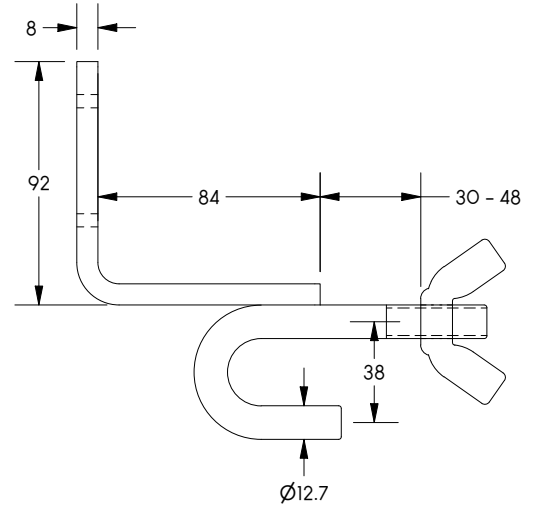

LITE HOOK

LH

Adjustable Guardrail Hook

WIRE ROPE APPLICATION

WOOD RAIL APPLICATION

SPEED FENCE APPLICATION

Compliant with load requirements of all Canadian Provincial Regulations for Construction Projects.

Please inquire regarding compliance in other jurisdictions or for special case scenarios.

Refer to manual for complete installation instructions.

ALL MEASUREMENTS IN mm, U.N.O.

Weight	0.5 kg
--------	--------