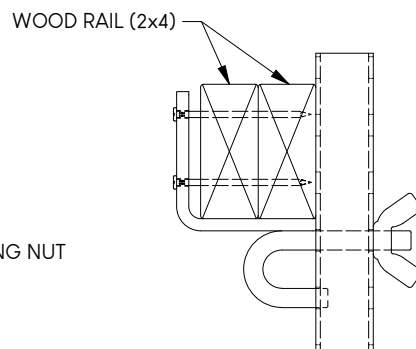

LITE HOOK

LH

Adjustable Guardrail Hook

WIRE ROPE APPLICATION

WOOD RAIL APPLICATION

SPEED FENCE APPLICATION

Compliant with load requirements of all Canadian Provincial Regulations for Construction Projects.

Please inquire regarding compliance in other jurisdictions or for special case scenarios.

Refer to manual for complete installation instructions.

ALL MEASUREMENTS IN mm, U.N.O.

Weight	0.5 kg
--------	--------