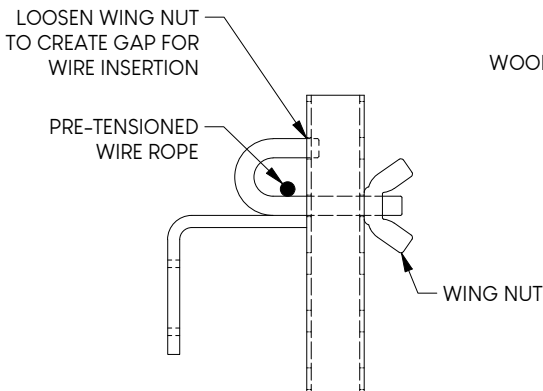

LITE HOOK

LH

Adjustable Guardrail Hook

WIRE ROPE APPLICATION

WOOD RAIL APPLICATION

SPEED FENCE APPLICATION

Compliant with load requirements of all Canadian Provincial Regulations for Construction Projects.

Please inquire regarding compliance in other jurisdictions or for special case scenarios.

Refer to manual for complete installation instructions.

ALL MEASUREMENTS IN mm, U.N.O.

Weight	0.5 kg
--------	--------