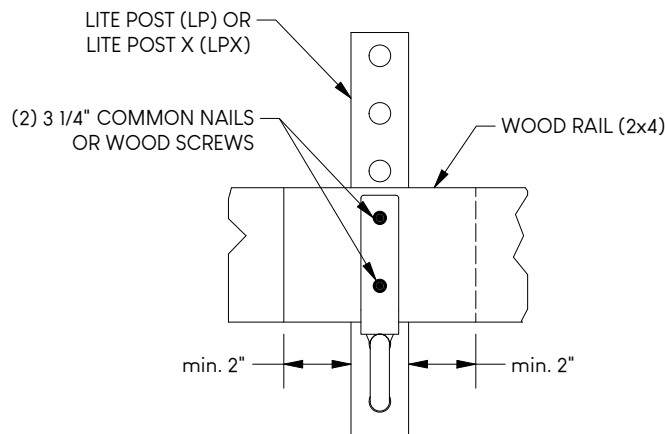

# LITE HOOK

LH

Adjustable Guardrail Hook

WIRE ROPE APPLICATION

WOOD RAIL APPLICATION

SPEED FENCE APPLICATION

Compliant with all OSHA & Cal/OSHA load requirements for Construction Projects.  
 Please inquire regarding compliance in other jurisdictions or for special case scenarios.  
 Refer to manual for complete installation instructions.

ALL MEASUREMENTS IN inches, U.N.O.

Weight	1.1 lbs
--------	---------