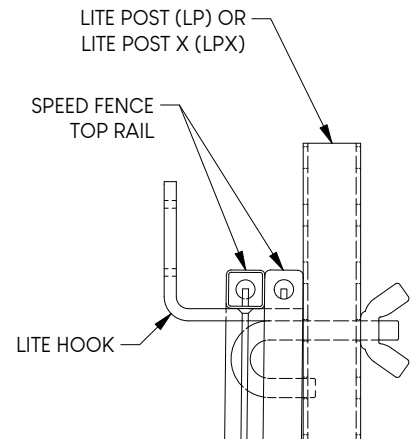

# LITE HOOK

LH

Adjustable Guardrail Hook

WIRE ROPE APPLICATION

WOOD RAIL APPLICATION

SPEED FENCE APPLICATION

Compliant with all OSHA & Cal/OSHA load requirements for Construction Projects.  
 Please inquire regarding compliance in other jurisdictions or for special case scenarios.  
 Refer to manual for complete installation instructions.

ALL MEASUREMENTS IN inches, U.N.O.

Weight	1.1 lbs
--------	---------