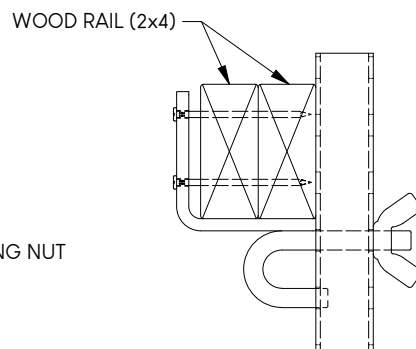

# LITE HOOK

LH

Adjustable Guardrail Hook

WIRE ROPE APPLICATION

WOOD RAIL APPLICATION

SPEED FENCE APPLICATION

Compliant with all OSHA & Cal/OSHA load requirements for Construction Projects.  
 Please inquire regarding compliance in other jurisdictions or for special case scenarios.  
 Refer to manual for complete installation instructions.

ALL MEASUREMENTS IN inches, U.N.O.

Weight	1.1 lbs
--------	---------