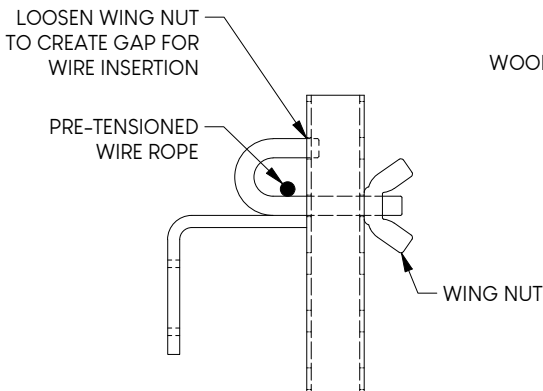

# LITE HOOK

LH

Adjustable Guardrail Hook

WIRE ROPE APPLICATION

WOOD RAIL APPLICATION

SPEED FENCE APPLICATION

Compliant with all OSHA & Cal/OSHA load requirements for Construction Projects.  
 Please inquire regarding compliance in other jurisdictions or for special case scenarios.  
 Refer to manual for complete installation instructions.

ALL MEASUREMENTS IN inches, U.N.O.

Weight	1.1 lbs
--------	---------