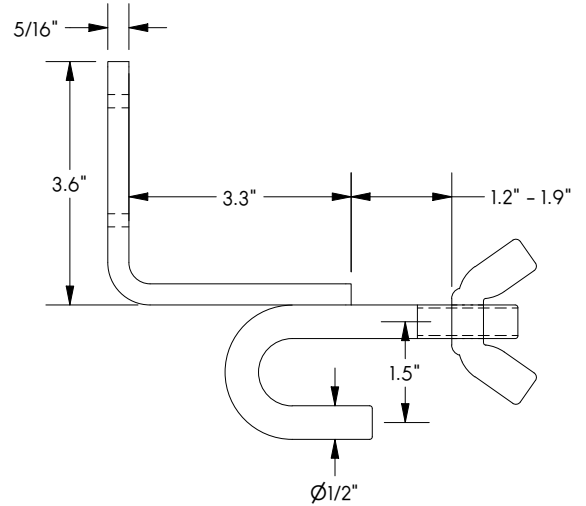

# LITE HOOK

LH

Adjustable Guardrail Hook

WIRE ROPE APPLICATION

WOOD RAIL APPLICATION

SPEED FENCE APPLICATION

Compliant with all OSHA & Cal/OSHA load requirements for Construction Projects.  
 Please inquire regarding compliance in other jurisdictions or for special case scenarios.  
 Refer to manual for complete installation instructions.

ALL MEASUREMENTS IN inches, U.N.O.

Weight	1.1 lbs
--------	---------