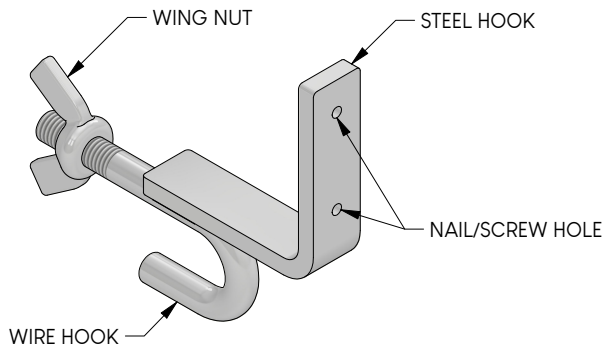

# LITE HOOK

LH

Adjustable Guardrail Hook

WIRE ROPE APPLICATION

WOOD RAIL APPLICATION

SPEED FENCE APPLICATION

Compliant with all OSHA & Cal/OSHA load requirements for Construction Projects.  
 Please inquire regarding compliance in other jurisdictions or for special case scenarios.  
 Refer to manual for complete installation instructions.

ALL MEASUREMENTS IN inches, U.N.O.

Weight	1.1 lbs
--------	---------